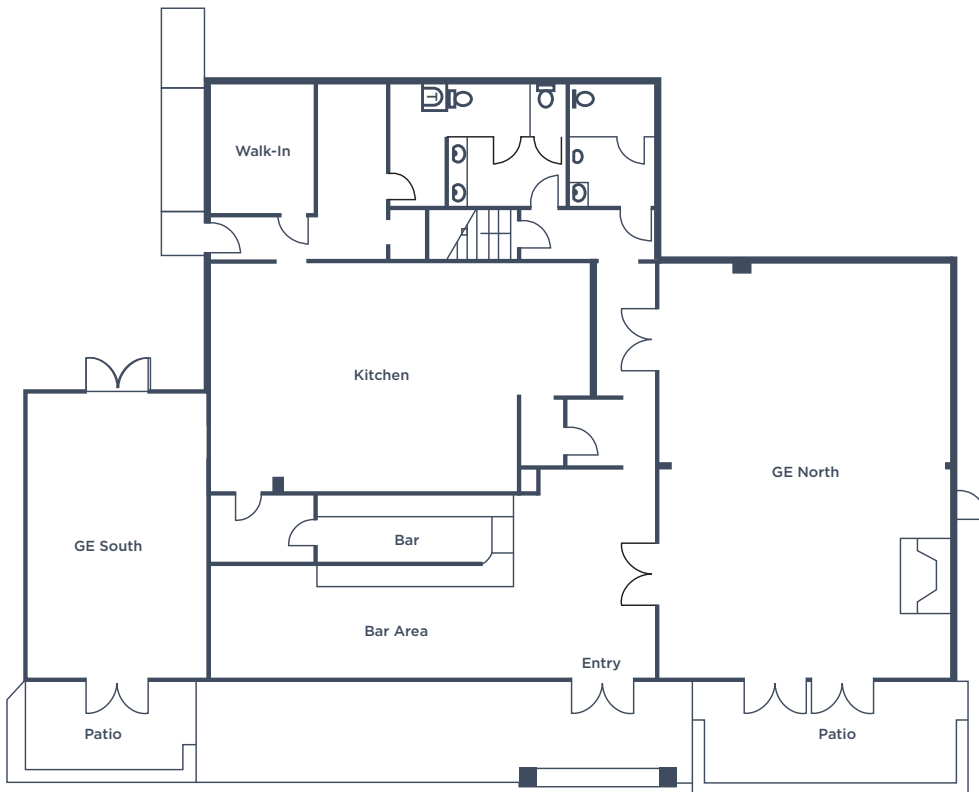

FLOOR PLANS

GROUND

- 4,207 Square Feet
- Outdoor Patio And Pavillon

BASEMENT

- XXXX Square Feet

G

GROEZINGER ESTATE

6481 Washington St, Yountville, CA