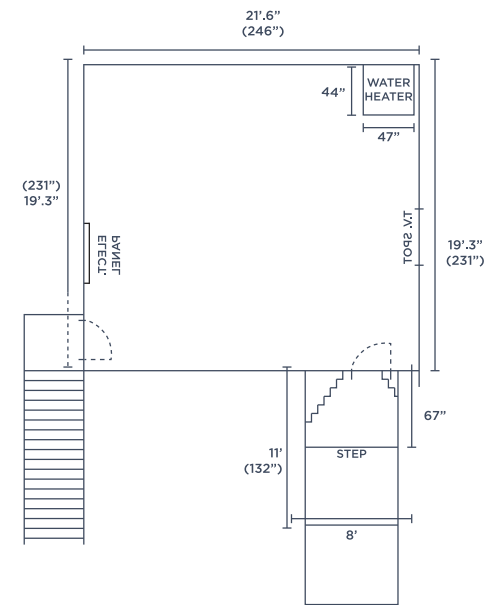

FLOOR PLANS

GROUND

- 4,207 Square Feet
- Outdoor Patio And Pavillon

BASEMENT

- XXXX Square Feet

G

GROEZINGER ESTATE

6481 Washington St, Yountville, CA